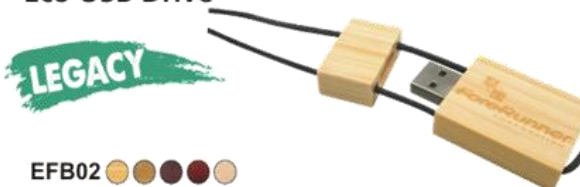

5 (R)

Swivel USB Drive

SW08

flash	100	300	500	1,000	3,000
512MB	\$5.46	\$5.23	\$5.17	\$4.98	\$4.81
1G	\$5.84	\$5.61	\$5.55	\$5.35	\$5.17
2G	\$6.07	\$5.83	\$5.77	\$5.57	\$5.38
4G	\$6.42	\$6.18	\$6.11	\$5.90	\$5.71
8G	\$7.54	\$7.28	\$7.20	\$6.97	\$6.75

5 (R)

Eco USB Drive

EFB02

flash	100	300	500	1,000	3,000
512MB	\$6.83	\$6.51	\$6.29	\$6.07	\$5.94
1G	\$7.16	\$6.83	\$6.60	\$6.38	\$6.24
2G	\$7.43	\$7.09	\$6.84	\$6.62	\$6.47
4G	\$7.80	\$7.45	\$7.19	\$6.95	\$6.80
8G	\$8.98	\$8.60	\$8.30	\$8.03	\$7.86